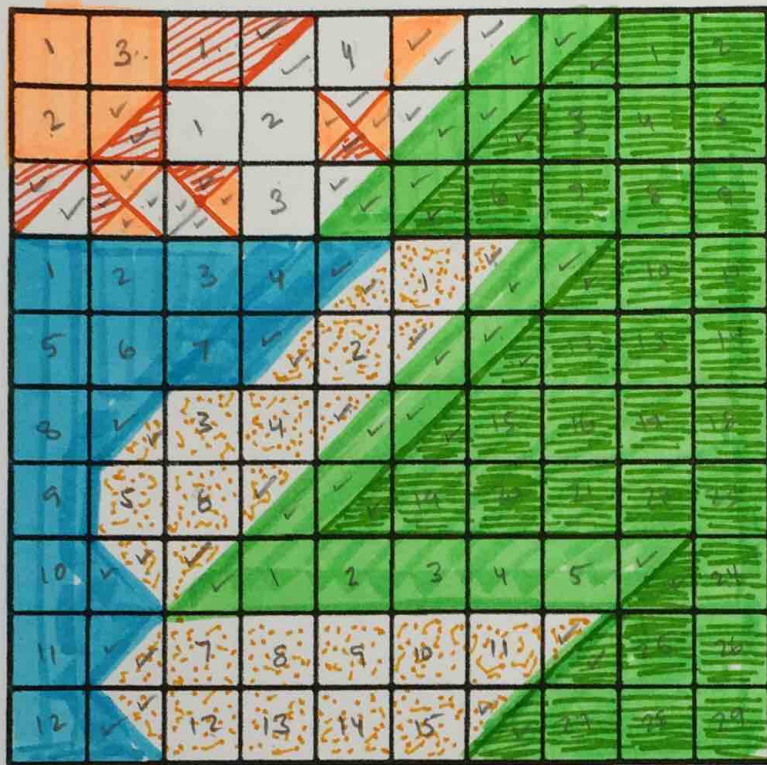

Name: _____

Date: ___/___/___

Period: ___

Oregon Coast

My Awesome Summer Vacation Percent Design!

Key:

What % of your picture is each design element?

Total = 100%

How else can we represent these values? Use a Portion Web to explore each value.