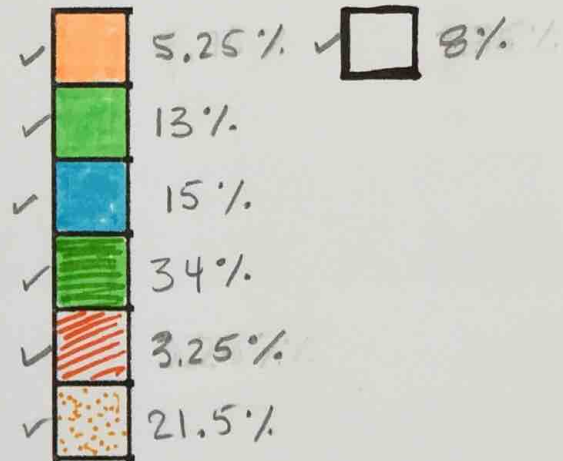

Name: _____

Date: ___/___/___

Period: ___

Oregon Coast

My Awesome Summer Vacation Percent Design!

Key:

What % of your picture is each design element?

Total = 100%

How else can we represent these values? Use a Portion Web to explore each value.